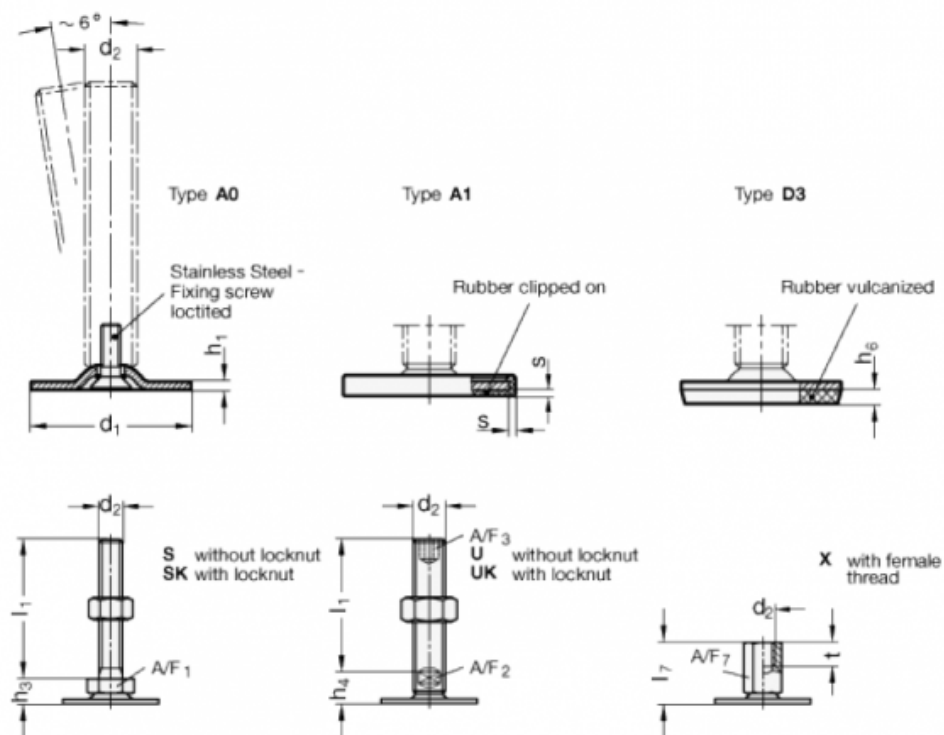

Data Sheet

Article number: 204080M1260A0S

Description: E+G levelling foot
GN 40-80-M12-60-A0-S

Note: S Without nut, External hexagon at the bottom

Measures

A/F1	= 17
d1	= 80
d2	= M12
h1	= 3
h3	= 12
h6	=
l1	= 60
s	=